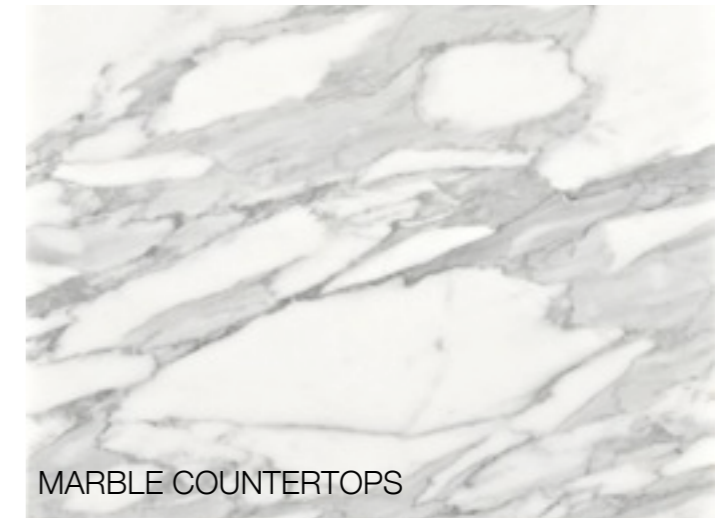

GREY STONE FLOORING - 18" X 36" TILES

MARBLE COUNTERTOPS

CABINTRY

ELEMENTS: CONCEPT PHOTO AND SELECTED FINISHES

KITCHEN ISLAND FRUIT BOWL

TABLE LAMPS

KITCHEN UTENSIL JAR

CHAIR SIDE TABLE COFFEE TABLE BOOK